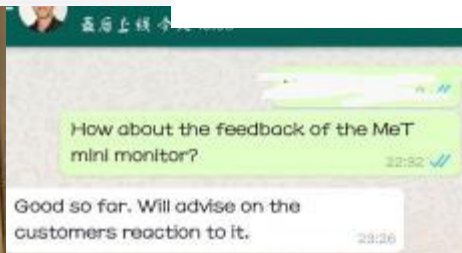

Hi Denise. I received the items Monday and tested one unit today. So far I am impressed with the unit, will start to develop protective pouch for the unit and accessories soon. Does the unit have any IP rating on disability and for